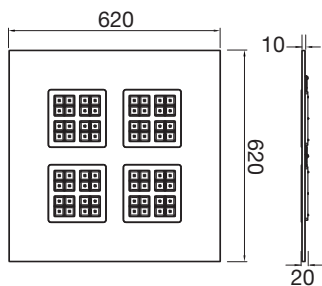

TECHNICAL DATA

Item no.	1010121
IP Code	IP20
Impact resistance class	IK 02
Assembly	Recessed
Assembly details	Ceiling
Primary nominal voltage	220-240V ~0/50/60 Hz
Secondary power / voltage	500-1100 mA
Safety class	II
Wattage	17 W
Minimum ambient temperature	-20 °C
Maximum ambient temperature	40 °C
Number of luminaires at LS B16A	27
Number of luminaires at LS C16A	45
Level of inrush current	19.1 A
Duration of inrush current	220 µs
Lumen	2957 / 6882 lm
Colour temperature	3000/4000/5000 Kelvin
Beam angle	80 °
Color	white
CRI	80
UGR ≤	19
Service life	100000 h

Light Source

2481882	
---------	---

Risk Group	1
Length	62 cm
Width	62 cm
Height	2 cm
Net weight	3.2 kg
Gross weight	3.4 kg