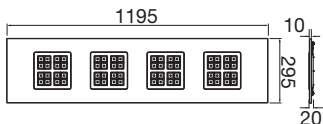

TECHNICAL DATA

Item no.	1010123
IP Code	IP20
Impact resistance class	IK 02
Assembly	Recessed
Assembly details	Ceiling
Primary nominal voltage	220-240V ~0/50/60 Hz
Secondary power / voltage	500-1100 mA
Safety class	II
Wattage	17 W
Minimum ambient temperature	-20 °C
Maximum ambient temperature	40 °C
Number of luminaires at LS B16A	27
Number of luminaires at LS C16A	45
Level of inrush current	19.1 A
Duration of inrush current	220 µs
Lumen	2957 / 6882 lm
Colour temperature	3000/4000/5000 Kelvin
Beam angle	80 °
Color	white
CRI	80
UGR ≤	19
Service life	100000 h

Light Source

2481882	
---------	---

Risk Group	1
Length	119.5 cm
Width	29.5 cm
Height	2 cm
Net weight	3.2 kg
Gross weight	3.4 kg