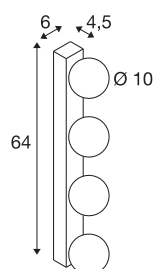

TECHNICAL DATA

Item no.	1010193
Number of different light outlets	1
IP Code	IP44
Impact resistance class	IK 02
Impact resistance	0.2 Joule
Assembly	Surface
Assembly details	Wall
Primary nominal voltage	220-240V ~50/60 Hz
Secondary power / voltage	600 mA
Safety class	I
Wattage	18 W
Maximum ambient temperature	40 °C
Number of luminaires at LS B16A	24
Number of luminaires at LS C16A	51
Level of inrush current	17 A
Duration of inrush current	200 µs
Lumen	1200 / 1300 / 1400 lm
Colour temperature	2700/3000/4000 Kelvin
Color	black
CRI	90
Service life	50000 h
Risk Group	0

Light Source

Length	64 cm
Height	10 cm
Depth	14.6 cm
Net weight	2.55 kg
Gross weight	3.55 kg
BIG WHITE Page	299