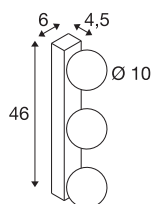

TECHNICAL DATA

Item no.	1010194
Number of different light outlets	1
IP Code	IP44
Impact resistance class	IK 02
Impact resistance	0.2 Joule
Assembly	Surface
Assembly details	Wall
Primary nominal voltage	220-240V ~50/60 Hz
Secondary power / voltage	450 mA
Safety class	I
Wattage	13 W
Maximum ambient temperature	40 °C
Number of luminaires at LS B16A	24
Number of luminaires at LS C16A	51
Level of inrush current	17 A
Duration of inrush current	200 µs
Lumen	900 / 950 / 1000 lm
Colour temperature	2700/3000/4000 Kelvin
Color	black
CRI	90
Service life	50000 h
Risk Group	0

Light Source

Length	46 cm
Height	10 cm
Depth	14.6 cm
Net weight	1.75 kg
Gross weight	1.9 kg
BIG WHITE Page	299