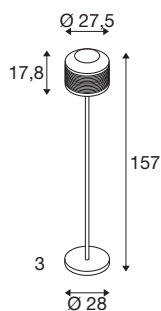

PANTILO ROPE 27

Free-standing lamp, E27, max. 1 x 15W, IP20, gold

PANTILO ROPE brings another highlight to the popular PANTILO family: the natural hemp rope that surrounds the characteristic glass shade creates an exciting combination of materials and picks up on the trend towards natural materials. Created in collaboration with designer Susanne Uerlings, the new table and free-standing lamps add flexible application options to the family. This allows a uniform lighting concept to be implemented - whether in hotels, restaurants or private homes. A real statement piece that places stylish accents everywhere.

TECHNICAL DATA

Item no.	1010206
Socket	E27
Number of sockets	1
IP Code	IP20
Impact resistance class	IK 02
Impact resistance	0.2 Joule
Assembly	Mobile
Assembly details	Ground
Primary nominal voltage	220-240V ~50/60 Hz
Safety class	II
Wattage	15 W
Minimum ambient temperature	-20 °C
Maximum ambient temperature	40 °C
Color	gold
Height	157 cm
Diameter	28 cm
Net weight	7.3 kg
Gross weight	9.7 kg
BIG WHITE Page	455