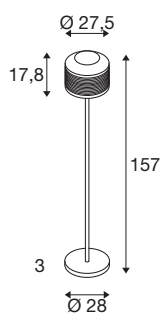

PANTILO ROPE 27

Free-standing lamp, E27, max. 1 x 15 W, IP20, silver

PANTILO ROPE brings another highlight to the popular PANTILO family: the natural hemp rope that surrounds the characteristic glass shade creates an exciting combination of materials and picks up on the trend towards natural materials. Created in collaboration with designer Susanne Uerlings, the new table and free-standing lamps add flexible application options to the family. This allows a uniform lighting concept to be implemented - whether in hotels, restaurants or private homes. A real statement piece that places stylish accents everywhere.

TECHNICAL DATA

Item no.	1010207
Socket	E27
Number of sockets	1
IP Code	IP20
Impact resistance class	IK 02
Impact resistance	0.2 Joule
Assembly	Mobile
Assembly details	Ground
Primary nominal voltage	220-240V ~50/60 Hz
Safety class	II
Wattage	15 W
Minimum ambient temperature	-20 °C
Maximum ambient temperature	40 °C
Color	silver
Height	157 cm
Diameter	28 cm
Net weight	7.3 kg
Gross weight	9.7 kg
BIG WHITE Page	455