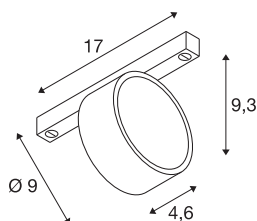

KALU 2.0

48V spot, DALI, cylindrical, 3000 K, 9W, 36°, black

KALU 2.0 presents the decorative lighting classic in a new look. The clear design with interchangeable front rings and four lens options (15°, 24°, 36°, 60°) offers maximum flexibility in lighting design. With an efficiency of over 140 lm/W, a low UGR <19, modern colour combinations and precise LED technology, KALU 2.0 fits perfectly into living spaces, restaurants and modern offices.

TECHNICAL DATA

Item no.	1010255
Number of different light outlets	1
IP Code	IP20
Impact resistance class	IK 02
Impact resistance	0.2 Joule
Assembly details	Ceiling, Wall
Dimmable	Yes
Dimming technology	DALI
Primary nominal voltage	48DC
Secondary power / voltage	250 mA
Safety class	III
Wattage	9 W
Minimum ambient temperature	-20 °C
Maximum ambient temperature	40 °C
Lumen	1450 lm
Colour temperature	3000 Kelvin
Beam angle	36 °
Color	black
CRI	90
UGR ≤	19
Service life	50000 h
Risk Group	1

Light Source

2093784	
---------	---

Accessories

1010140	KALU 2.0 , lens, 15°
1010141	KALU 2.0 , lens, 24°
1010142	KALU 2.0 , lens, 36°
1010143	KALU 2.0 , lens, 60°
1010139	KALU 2.0 , decorative ring, copper
1010136	KALU 2.0 , decorative ring, black
1010135	KALU 2.0 , decorative ring, white
1010138	KALU 2.0 , decorative ring, gold

Length	17 cm
Width	4.6 cm
Height	11 cm
Net weight	0.45 kg
Gross weight	0.6 kg
BIG WHITE Page	480