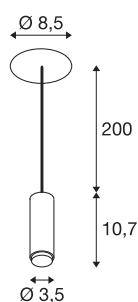

TECHNICAL DATA

Item no.	1010286
Number of different light outlets	1
IP Code	IP20
Impact resistance class	IK 03
Impact resistance	0.35 Joule
Assembly	Recessed
Assembly details	Ceiling
Dimmable	Yes
Dimming technology	trailing edge
Primary nominal voltage	220-240V ~50/60 Hz
Secondary power / voltage	500 mA
Safety class	II
Wattage	9.5 W
Maximum ambient temperature	35 °C
Number of luminaires at LS B16A	224
Number of luminaires at LS C16A	228
Level of inrush current	5 A
Duration of inrush current	100 µs
Lumen	700 / 800 lm
Colour temperature	2700/3000 Kelvin
Beam angle	40 °
Color	black

CRI	90
Service life	50000 h
Risk Group	1
Height	10.7 cm
Diameter	3.45 cm
Pendant length	200 cm
Net weight	0.342 kg
Gross weight	0.458 kg
Shape of cut-out	round
Installation depth	5 cm
Installation diameter	6.8 cm