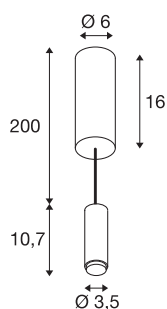

## TECHNICAL DATA

Item no.	1010287
Number of different light outlets	1
IP Code	IP20
Impact resistance class	IK 03
Impact resistance	0.35 Joule
Assembly	Surface
Dimmable	Yes
Dimming technology	trailing edge
Primary nominal voltage	220-240V ~50/60 Hz
Secondary power / voltage	500 mA
Safety class	I
Wattage	9.5 W
Maximum ambient temperature	35 °C
Number of luminaires at LS B16A	224
Number of luminaires at LS C16A	228
Level of inrush current	5 A
Duration of inrush current	100 µs
Lumen	700 / 800 lm
Colour temperature	2700/3000 Kelvin
Beam angle	40 °
Color	black
CRI	90

Service life	50000 h
Risk Group	1
Height	10.7 cm
Diameter	3.45 cm
Pendant length	200 cm
Net weight	0.558 kg
Gross weight	0.754 kg

1007530	LALU® CONE 15 , Lampshade, Mix&Match, H:17 cm, bronze
1007537	LALU® ELYPSE 22 , Lampshade, Mix&Match, H:2.8 cm, white
1007521	LALU® TETRA 14 , Lampshade, Mix&Match, H:4.9 cm, bronze
1007531	LALU® CONE 15 , Lampshade, Mix&Match, H:17 cm, white
1007536	LALU® ELYPSE 22 , Lampshade, Mix&Match, H:2.8 cm, bronze
1007523	LALU® TETRA 14 , Lampshade, Mix&Match, H:4.9 cm, black
1007542	LALU® PLATE 15 , Lampshade, Mix&Match, H:1.5 cm, bronze
1007532	LALU® CONE 15 , Lampshade, Mix&Match, H:17 cm, black
1007547	LALU® PLATE 22 , Lampshade, Mix&Match, H:1.5 cm, black
1007544	LALU® PLATE 15 , Lampshade, Mix&Match, H:1.5 cm, black
1007545	LALU® PLATE 22 , Lampshade, Mix&Match, H:1.5 cm, bronze