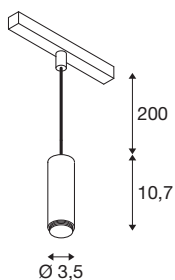

TECHNICAL DATA

Item no.	1010289
Number of different light outlets	1
IP Code	IP20
Impact resistance class	IK 03
Impact resistance	0.35 Joule
Dimmable	Yes
Dimming technology	DALI 2
Primary nominal voltage	48DC
Secondary power / voltage	500 mA
Safety class	III
Wattage	9 W
Maximum ambient temperature	35 °C
Lumen	700 / 800 lm
Colour temperature	2700/3000 Kelvin
Beam angle	40 °
Color	black
CRI	90
Service life	50000 h
Risk Group	1
Height	10.7 cm
Diameter	3.45 cm
Pendant length	200 cm