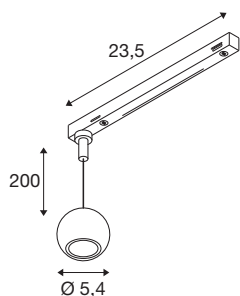

DYSKO

1~ Pendant light, PHASE, pendant length 200 cm, 2700K, 36°, white / black

DYSKO - the stylish lighting family with retro character and a modern twist. The curved shade creates a unique play of light in the room - almost like a disco ball - and thus creates a special ambience. High-quality materials and CRI>90 ensure quality and brilliant colour reproduction. With various mounting options, warm 2,700 K light and a 36° beam angle, DYSKO brings decorative light into living spaces, hotels and restaurants.

TECHNICAL DATA

Item no.	1010325
Number of different light outlets	1
IP Code	IP20
Impact resistance class	IK 02
Impact resistance	0.2 Joule
Dimmable	Yes
Dimming technology	trailing edge
Primary nominal voltage	220-240V ~50/60 Hz
Secondary power / voltage	150 mA
Safety class	II
Wattage	6.7 W
Minimum ambient temperature	-20 °C
Maximum ambient temperature	35 °C
Number of luminaires at LS B16A	50
Number of luminaires at LS C16A	80
Level of inrush current	10 A
Duration of inrush current	16 µs
Lumen	750 lm
Colour temperature	2700 Kelvin
Beam angle	36 °
Color	white/black
CRI	90

Light Source

2093820		Service life	50000 h
		Risk Group	1
		Height	4.8 cm
		Diameter	5.4 cm
		Pendant length	200 cm
		Net weight	0.26 kg
		Gross weight	0.39 kg
		BIG WHITE Page	557