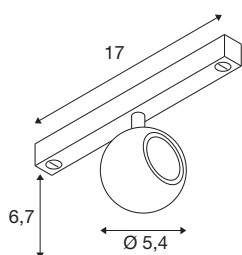

DYSKO

48V Spot, DALI, standard surface mounted track, 2700K, 5.6W, 36°, white / black

DYSKO - the stylish lighting family with retro character and a modern twist. The curved shade creates a unique play of light in the room - almost like a disco ball - and thus creates a special ambience. High-quality materials and CRI>90 ensure quality and brilliant colour reproduction. With various mounting options, warm 2,700 K light and a 36° beam angle, DYSKO brings decorative light into living spaces, hotels and restaurants.

TECHNICAL DATA

Item no.	1010331
Number of different light outlets	1
IP Code	IP20
Impact resistance class	IK 02
Impact resistance	0.2 Joule
Assembly details	Ceiling
Dimmable	Yes
Dimming technology	DALI 2
Primary nominal voltage	48DC
Secondary power / voltage	150 mA
Safety class	III
Wattage	5.6 W
Minimum ambient temperature	-20 °C
Maximum ambient temperature	45 °C
Lumen	750 lm
Colour temperature	2700 Kelvin
Beam angle	36 °
Color	white/black
CRI	90
Service life	50000 h
Risk Group	1
Length	17 cm

Light Source

2093820	
---------	---

Width	4.8 cm
Height	6.7 cm
Net weight	0.22 kg
Gross weight	0.34 kg
BIG WHITE Page	483