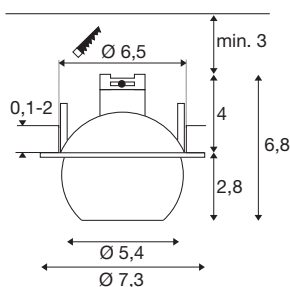

TECHNICAL DATA

Item no.	1010353
Number of different light outlets	1
IP Code	IP20
Impact resistance class	IK 02
Impact resistance	0.2 Joule
Assembly	Recessed
Assembly details	Ceiling
Dimmable	Yes
Dimming technology	trailing edge
Primary nominal voltage	220-240V ~50/60 Hz
Secondary power / voltage	150 mA
Safety class	II
Wattage	6.4 W
Minimum ambient temperature	-20 °C
Maximum ambient temperature	45 °C
Number of luminaires at LS B16A	142
Number of luminaires at LS C16A	178
Level of inrush current	1 A
Duration of inrush current	60 µs
Lumen	750 lm
Colour temperature	2700 Kelvin
Beam angle	36 °

Light Source

2093820	
---------	---

Color	black/gold
CRI	90
Service life	50000 h
Risk Group	1
Height	6.8 cm
Diameter	7.3 cm
Net weight	0.28 kg
Gross weight	0.34 kg
Shape of cut-out	round
Installation depth	7 cm
Installation diameter	6.5 cm
BIG WHITE Page	61