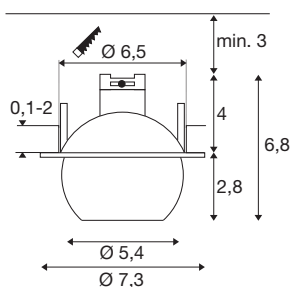

TECHNICAL DATA

Item no.	1010354
Number of different light outlets	1
IP Code	IP20
Impact resistance class	IK 02
Impact resistance	0.2 Joule
Assembly	Recessed
Assembly details	Ceiling
Dimmable	Yes
Dimming technology	trailing edge
Primary nominal voltage	220-240V ~50/60 Hz
Secondary power / voltage	150 mA
Safety class	II
Wattage	6.4 W
Minimum ambient temperature	-20 °C
Maximum ambient temperature	45 °C
Number of luminaires at LS B16A	142
Number of luminaires at LS C16A	178
Level of inrush current	1 A
Duration of inrush current	60 µs
Lumen	750 lm
Colour temperature	2700 Kelvin
Beam angle	36 °

Light Source

2093820	
---------	---

Color	white/black
CRI	90
Service life	50000 h
Risk Group	1
Height	6.8 cm
Diameter	7.3 cm
Net weight	0.28 kg
Gross weight	0.34 kg
Shape of cut-out	round
Installation depth	7 cm
Installation diameter	6.5 cm
BIG WHITE Page	61