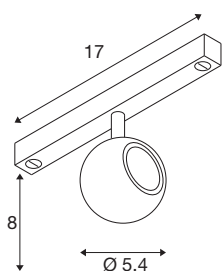

DYSKO

48V spot, DALI, deep & recessed track, 2700K, 5.6W, 36°, white / black

DYSKO - the stylish lighting family with retro character and a modern twist. The curved shade creates a unique play of light in the room - almost like a disco ball - and thus creates a special ambience. High-quality materials and CRI>90 ensure quality and brilliant colour reproduction. With various mounting options, warm 2,700 K light and a 36° beam angle, DYSKO brings decorative light into living spaces, hotels and restaurants.

TECHNICAL DATA

Item no.	1010376
Number of different light outlets	1
IP Code	IP20
Impact resistance class	IK 02
Impact resistance	0.2 Joule
Assembly details	Ceiling
Dimmable	Yes
Dimming technology	DALI 2
Primary nominal voltage	48DC
Secondary power / voltage	150 mA
Safety class	III
Wattage	5.6 W
Minimum ambient temperature	-20 °C
Maximum ambient temperature	45 °C
Lumen	750 lm
Colour temperature	2700 Kelvin
Beam angle	36 °
Color	white/black
CRI	90
Service life	50000 h
Risk Group	1
Length	17 cm

Light Source

2093820	 A yellow arrow-shaped icon containing the letters 'A', 'G', and 'D' stacked vertically, representing an energy efficiency label.
---------	--

Width	4.8 cm
Height	8 cm
Net weight	0.23 kg
Gross weight	0.34 kg
BIG WHITE Page	483