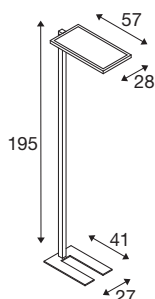

TECHNICAL DATA

Item no.	1010393
Number of different light outlets	2
IP Code	IP20
Impact resistance class	IK 03
Impact resistance	0.35 Joule
Assembly	Mobile
Assembly details	Ground
Dimmable	Yes
Dimming technology	Switch Dimmable
Primary nominal voltage	220-240V ~0/50/60 Hz
Secondary power / voltage	1500 mA
Safety class	I
Wattage	60 W
Maximum ambient temperature	45 °C
Number of luminaires at LS B16A	41
Number of luminaires at LS C16A	41
Level of inrush current	9.63 A
Duration of inrush current	156 µs
Lumen	7150 lm
Colour temperature	4000 Kelvin
Beam angle	115 °
Color	black

Light Source

2432922	
---------	---

CRI	90
UGR ≤	19
Service life	50000 h
Risk Group	1
Width	28 cm
Height	195 cm
Depth	57 cm
Net weight	10 kg
Gross weight	13 kg
BIG WHITE Page	463