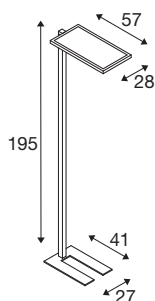

TECHNICAL DATA

Item no.	1010394
Number of different light outlets	2
IP Code	IP20
Impact resistance class	IK 03
Impact resistance	0.35 Joule
Assembly	Mobile
Assembly details	Ground
Dimmable	Yes
Dimming technology	Switch Dimmable
Primary nominal voltage	220-240V ~0/50/60 Hz
Secondary power / voltage	1500 mA
Safety class	I
Wattage	60 W
Maximum ambient temperature	45 °C
Number of luminaires at LS B16A	41
Number of luminaires at LS C16A	41
Level of inrush current	9.63 A
Duration of inrush current	156 µs
Lumen	7150 lm
Colour temperature	4000 Kelvin
Beam angle	115 °
Color	white

Light Source

2432922	
---------	---

CRI	90
UGR \leq	19
Service life	50000 h
Risk Group	1
Width	28 cm
Height	195 cm
Depth	57 cm
Net weight	10 kg
Gross weight	13 kg
BIG WHITE Page	463