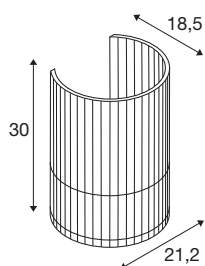

WUD WL

E27, Wall-mounted light, cylindrical, 1 x max. 40W, natural

The WUD light range combines natural materials with modern style and creates a warm, cosy atmosphere. These wooden pendant, table and wall lights have a simple design and can be used with decorative light sources thanks to the E27 fitting - ideal for modern living and lounge areas. The WUD pendant lights can also be combined with the FITU/FENDA canopies or a track adapter for even more versatile applications.

TECHNICAL DATA

Item no.	1010401
Socket	E27
Number of sockets	1
IP Code	IP20
Impact resistance class	IK 02
Impact resistance	0.2 Joule
Assembly	Surface
Assembly details	Wall
Primary nominal voltage	220-240V ~50/60 Hz
Safety class	I
Wattage	40 W
Minimum ambient temperature	-20 °C
Maximum ambient temperature	40 °C
Color	brown
Width	21.2 cm
Height	30 cm
Depth	18.5 cm
Net weight	0.68 kg
Gross weight	1.05 kg
BIG WHITE Page	361

Recommended lamp

1008152	LED Tube Soft Spiral , LED bulb, E27, PHASE, 6 W, 2200 K
---------	--