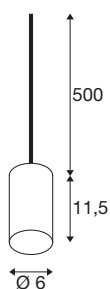

FITU PD

E27, stone, pendant light, pendant length 500 cm, open cable end, 1 x max. 15W, black

FITU ensures maximum flexibility in SLV's MIX & MATCH system. The open-ended pendant suspensions are available in a range of colours, finishes and materials - from classic to trendy with natural materials such as travertine. This allows you to customise your lighting concept. Thanks to its E27 fitting, FITU is ideal for decorative light sources that add a special touch to any room. Whether used individually or arranged in an array of lights: FITU brings decorative accents to modern interiors.

TECHNICAL DATA

Item no.	1010417
Socket	E27
Number of sockets	1
IP Code	IP20
Assembly	Surface
Primary nominal voltage	220-240V ~50/60 Hz
Safety class	II
Wattage	15 W
Color	black
Height	11.5 cm
Diameter	6 cm
Pendant length	500 cm
Net weight	0.84 kg
Gross weight	0.98 kg
BIG WHITE Page	269