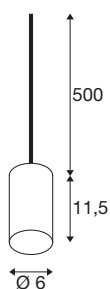

FITU PD

E27, stone, pendant light, pendant length 500 cm, open cable end, 1 x max. 15W, beige

FITU ensures maximum flexibility in SLV's MIX & MATCH system. The open-ended pendant suspensions are available in a range of colours, finishes and materials - from classic to trendy with natural materials such as travertine. This allows you to customise your lighting concept. Thanks to its E27 fitting, FITU is ideal for decorative light sources that add a special touch to any room. Whether used individually or arranged in an array of lights: FITU brings decorative accents to modern interiors.

TECHNICAL DATA

Item no.	1010418
Socket	E27
Number of sockets	1
IP Code	IP20
Assembly	Surface
Primary nominal voltage	220-240V ~50/60 Hz
Safety class	II
Wattage	15 W
Color	beige
Height	11.5 cm
Diameter	6 cm
Pendant length	500 cm
Net weight	0.84 kg
Gross weight	0.98 kg
BIG WHITE Page	269