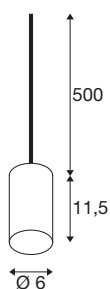

FITU PD

E27, stone, pendant light, pendant length 500 cm, open cable end, 1 x max. 15W, grey

FITU ensures maximum flexibility in SLV's MIX & MATCH system. The open-ended pendant suspensions are available in a range of colours, finishes and materials - from classic to trendy with natural materials such as travertine. This allows you to customise your lighting concept. Thanks to its E27 fitting, FITU is ideal for decorative light sources that add a special touch to any room. Whether used individually or arranged in an array of lights: FITU brings decorative accents to modern interiors.

TECHNICAL DATA

Item no.	1010419
Socket	E27
Number of sockets	1
IP Code	IP20
Assembly	Surface
Primary nominal voltage	220-240V ~50/60 Hz
Safety class	II
Wattage	15 W
Color	gray
Height	11.5 cm
Diameter	6 cm
Pendant length	500 cm
Net weight	0.84 kg
Gross weight	0.98 kg
BIG WHITE Page	269