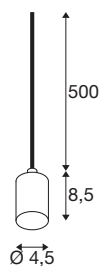

## FITU PD

**E27, ribbed, pendant light, pendant length 500 cm, open cable end, 1 x max. 15W, black**

FITU ensures maximum flexibility in SLV's MIX & MATCH system. The open-ended pendant suspensions are available in a range of colours, finishes and materials - from classic to trendy with natural materials such as travertine. This allows you to customise your lighting concept. Thanks to its E27 fitting, FITU is ideal for decorative light sources that add a special touch to any room. Whether used individually or arranged in an array of lights: FITU brings decorative accents to modern interiors.

## TECHNICAL DATA

|                         |                    |
|-------------------------|--------------------|
| Item no.                | 1010420            |
| Socket                  | E27                |
| Number of sockets       | 1                  |
| IP Code                 | IP20               |
| Assembly                | Surface            |
| Primary nominal voltage | 220-240V ~50/60 Hz |
| Safety class            | II                 |
| Wattage                 | 15 W               |
| Color                   | black              |
| Height                  | 8.5 cm             |
| Diameter                | 4.5 cm             |
| Pendant length          | 500 cm             |
| Net weight              | 0.36 kg            |
| Gross weight            | 0.42 kg            |
| BIG WHITE Page          | 269                |