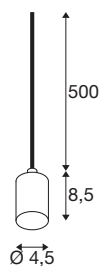

FITU PD

E27, ribbed, pendant light, pendant length 500 cm, open cable end, 1 x max. 15W, gold

FITU ensures maximum flexibility in SLV's MIX & MATCH system. The open-ended pendant suspensions are available in a range of colours, finishes and materials - from classic to trendy with natural materials such as travertine. This allows you to customise your lighting concept. Thanks to its E27 fitting, FITU is ideal for decorative light sources that add a special touch to any room. Whether used individually or arranged in an array of lights: FITU brings decorative accents to modern interiors.

TECHNICAL DATA

Item no.	1010421
Socket	E27
Number of sockets	1
IP Code	IP20
Assembly	Surface
Primary nominal voltage	220-240V ~50/60 Hz
Safety class	II
Wattage	15 W
Color	gold
Height	8.5 cm
Diameter	4.5 cm
Pendant length	500 cm
Net weight	0.36 kg
Gross weight	0.42 kg
BIG WHITE Page	269