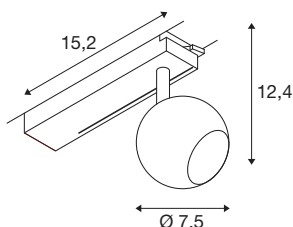

TECHNICAL DATA

Item no.	1010450
IP Code	IP20
Assembly details	Ceiling
Dimmable	Yes
Dimming technology	Leading edge
Primary nominal voltage	220-240V ~50/60 Hz
Secondary power / voltage	250 mA
Safety class	II
Wattage	11 W
Maximum ambient temperature	35 °C
Lumen	1200 lm
Colour temperature	3000 Kelvin
Beam angle	30 °
Color	black
CRI	90
Service life	50000 h
Risk Group	1
Length	16 cm
Width	7.5 cm
Height	11 cm
Net weight	0.475 kg
Gross weight	0.565 kg