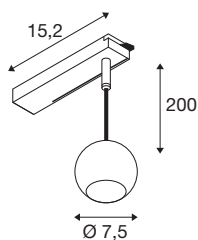

## LIGHT EYE® 2.0

1~ Pendant light, Pendant length 200 cm, 2700 K, 30°, black

The LIGHT EYE® 2.0 brings the popular LIGHT EYE® range up to date: with state-of-the-art LED technology, it offers efficient lighting solutions in a striking, compact, spherical design. With versions for 1-phase and 48V track, spot and pendant lights and a selection of timeless colours, LIGHT EYE® 2.0 is versatile and blends harmoniously into stylish living and contract areas.

## TECHNICAL DATA

Item no.	1010452
IP Code	IP20
Primary nominal voltage	220-240V ~50/60 Hz
Secondary power / voltage	250 mA
Safety class	II
Wattage	11 W
Maximum ambient temperature	35 °C
Lumen	1150 lm
Colour temperature	2700 Kelvin
Beam angle	30 °
Color	black
CRI	90
Service life	50000 h
Risk Group	1
Height	6.5 cm
Diameter	7.5 cm
Pendant length	200 cm
Net weight	0.49 kg
Gross weight	0.585 kg
BIG WHITE Page	563