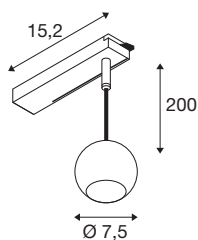

LIGHT EYE® 2.0

1~ Pendant light, Pendant length 200 cm, 2700 K, 30°, white / black

The LIGHT EYE® 2.0 brings the popular LIGHT EYE® range up to date: with state-of-the-art LED technology, it offers efficient lighting solutions in a striking, compact, spherical design. With versions for 1-phase and 48V track, spot and pendant lights and a selection of timeless colours, LIGHT EYE® 2.0 is versatile and blends harmoniously into stylish living and contract areas.

TECHNICAL DATA

Item no.	1010453
IP Code	IP20
Primary nominal voltage	220-240V ~50/60 Hz
Secondary power / voltage	250 mA
Safety class	II
Wattage	11 W
Maximum ambient temperature	35 °C
Lumen	1150 lm
Colour temperature	2700 Kelvin
Beam angle	30 °
Color	white/black
CRI	90
Service life	50000 h
Risk Group	1
Height	6.5 cm
Diameter	7.5 cm
Pendant length	200 cm
Net weight	0.49 kg
Gross weight	0.585 kg
BIG WHITE Page	563