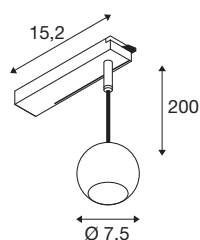

LIGHT EYE® 2.0

1~ Pendant light, Pendant length 200 cm, 3000 K, 30°, black

The LIGHT EYE® 2.0 brings the popular LIGHT EYE® range up to date: with state-of-the-art LED technology, it offers efficient lighting solutions in a striking, compact, spherical design. With versions for 1-phase and 48V track, spot and pendant lights and a selection of timeless colours, LIGHT EYE® 2.0 is versatile and blends harmoniously into stylish living and contract areas.

TECHNICAL DATA

Item no.	1010454
IP Code	IP20
Primary nominal voltage	220-240V ~50/60 Hz
Secondary power / voltage	250 mA
Safety class	II
Wattage	11 W
Maximum ambient temperature	35 °C
Lumen	1200 lm
Colour temperature	3000 Kelvin
Beam angle	30 °
Color	black
CRI	90
Service life	50000 h
Risk Group	1
Height	6.5 cm
Diameter	7.5 cm
Pendant length	200 cm
Net weight	0.49 kg
Gross weight	0.585 kg
BIG WHITE Page	563