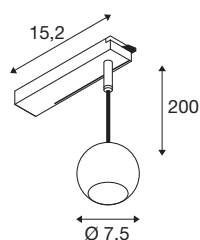

## LIGHT EYE® 2.0

1~ Pendant light, Pendant length 200 cm, 3000 K, 30°, white / black

The LIGHT EYE® 2.0 brings the popular LIGHT EYE® range up to date: with state-of-the-art LED technology, it offers efficient lighting solutions in a striking, compact, spherical design. With versions for 1-phase and 48V track, spot and pendant lights and a selection of timeless colours, LIGHT EYE® 2.0 is versatile and blends harmoniously into stylish living and contract areas.

## TECHNICAL DATA

Item no.	1010455
IP Code	IP20
Primary nominal voltage	220-240V ~50/60 Hz
Secondary power / voltage	250 mA
Safety class	II
Wattage	11 W
Maximum ambient temperature	35 °C
Lumen	1200 lm
Colour temperature	3000 Kelvin
Beam angle	30 °
Color	white/black
CRI	90
Service life	50000 h
Risk Group	1
Height	6.5 cm
Diameter	7.5 cm
Pendant length	200 cm
Net weight	0.49 kg
Gross weight	0.585 kg
BIG WHITE Page	563