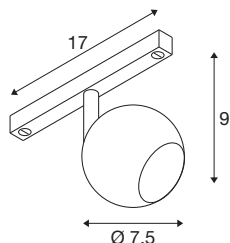

## LIGHT EYE® 2.0

48V spot, DALI, round, 2700K, 10W, 30°, black

The LIGHT EYE® 2.0 brings the popular LIGHT EYE® range up to date: with state-of-the-art LED technology, it offers efficient lighting solutions in a striking, compact, spherical design. With versions for 1-phase and 48V track, spot and pendant lights and a selection of timeless colours, LIGHT EYE® 2.0 is versatile and blends harmoniously into stylish living and contract areas.

## TECHNICAL DATA

Item no.	1010456
IP Code	IP20
Assembly details	Ceiling
Dimmable	Yes
Dimming technology	DALI
Primary nominal voltage	48DC
Secondary power / voltage	250 mA
Safety class	III
Wattage	10 W
Maximum ambient temperature	35 °C
Lumen	1150 lm
Colour temperature	2700 Kelvin
Beam angle	30 °
Color	black
CRI	90
Service life	50000 h
Risk Group	1
Length	17 cm
Width	7.5 cm
Height	9 cm
Net weight	0.4 kg
Gross weight	0.495 kg