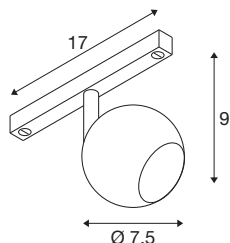

LIGHT EYE® 2.0

48V spot, DALI, round, 2700K, 10W, 30°, white / black

The LIGHT EYE® 2.0 brings the popular LIGHT EYE® range up to date: with state-of-the-art LED technology, it offers efficient lighting solutions in a striking, compact, spherical design. With versions for 1-phase and 48V track, spot and pendant lights and a selection of timeless colours, LIGHT EYE® 2.0 is versatile and blends harmoniously into stylish living and contract areas.

TECHNICAL DATA

Item no.	1010457
IP Code	IP20
Assembly details	Ceiling
Dimmable	Yes
Dimming technology	DALI
Primary nominal voltage	48DC
Secondary power / voltage	250 mA
Safety class	III
Wattage	10 W
Maximum ambient temperature	35 °C
Lumen	1150 lm
Colour temperature	2700 Kelvin
Beam angle	30 °
Color	white/black
CRI	90
Service life	50000 h
Risk Group	1
Length	17 cm
Width	7.5 cm
Height	9 cm
Net weight	0.4 kg
Gross weight	0.495 kg