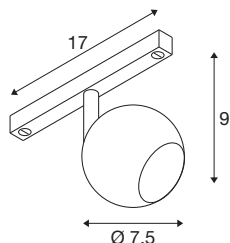

## LIGHT EYE® 2.0

48V spot, DALI, round, 3000K, 10W, 30°, black

The LIGHT EYE® 2.0 brings the popular LIGHT EYE® range up to date: with state-of-the-art LED technology, it offers efficient lighting solutions in a striking, compact, spherical design. With versions for 1-phase and 48V track, spot and pendant lights and a selection of timeless colours, LIGHT EYE® 2.0 is versatile and blends harmoniously into stylish living and contract areas.

## TECHNICAL DATA

Item no.	1010458
IP Code	IP20
Assembly details	Ceiling
Dimmable	Yes
Dimming technology	DALI
Primary nominal voltage	48DC
Secondary power / voltage	250 mA
Safety class	III
Wattage	10 W
Maximum ambient temperature	35 °C
Lumen	1200 lm
Colour temperature	3000 Kelvin
Beam angle	30 °
Color	black
CRI	90
Service life	50000 h
Risk Group	1
Length	17 cm
Width	7.5 cm
Height	9 cm
Net weight	0.4 kg
Gross weight	0.495 kg