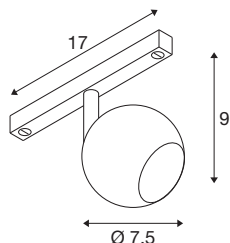

LIGHT EYE® 2.0

48V spot, DALI, round, 3000K, 10W, 30°, white / black

The LIGHT EYE® 2.0 brings the popular LIGHT EYE® range up to date: with state-of-the-art LED technology, it offers efficient lighting solutions in a striking, compact, spherical design. With versions for 1-phase and 48V track, spot and pendant lights and a selection of timeless colours, LIGHT EYE® 2.0 is versatile and blends harmoniously into stylish living and contract areas.

TECHNICAL DATA

Item no.	1010459
IP Code	IP20
Assembly details	Ceiling
Dimmable	Yes
Dimming technology	DALI
Primary nominal voltage	48DC
Secondary power / voltage	250 mA
Safety class	III
Wattage	10 W
Maximum ambient temperature	35 °C
Lumen	1200 lm
Colour temperature	3000 Kelvin
Beam angle	30 °
Color	white/black
CRI	90
Service life	50000 h
Risk Group	1
Length	17 cm
Width	7.5 cm
Height	9 cm
Net weight	0.4 kg
Gross weight	0.495 kg