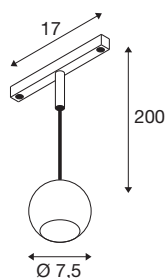

## LIGHT EYE® 2.0

48V pendant light, DALI, pendant length 200 cm, 2700-K, 30°, black

The LIGHT EYE® 2.0 brings the popular LIGHT EYE® range up to date: with state-of-the-art LED technology, it offers efficient lighting solutions in a striking, compact, spherical design. With versions for 1-phase and 48V track, spot and pendant lights and a selection of timeless colours, LIGHT EYE® 2.0 is versatile and blends harmoniously into stylish living and contract areas.

## TECHNICAL DATA

Item no.	1010460
IP Code	IP20
Dimmable	Yes
Dimming technology	DALI
Primary nominal voltage	48DC
Secondary power / voltage	250 mA
Safety class	III
Wattage	10 W
Maximum ambient temperature	35 °C
Lumen	1150 lm
Colour temperature	2700 Kelvin
Beam angle	30 °
Color	black
CRI	90
Service life	50000 h
Risk Group	1
Height	6.5 cm
Diameter	7.5 cm
Pendant length	200 cm
Net weight	0.415 kg
Gross weight	0.51 kg
BIG WHITE Page	481