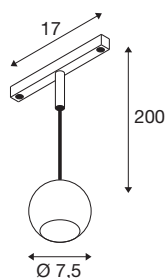

## LIGHT EYE® 2.0

48V pendant light, DALI, pendant length 200 cm, 2700-K, 30°, white / black

The LIGHT EYE® 2.0 brings the popular LIGHT EYE® range up to date: with state-of-the-art LED technology, it offers efficient lighting solutions in a striking, compact, spherical design. With versions for 1-phase and 48V track, spot and pendant lights and a selection of timeless colours, LIGHT EYE® 2.0 is versatile and blends harmoniously into stylish living and contract areas.

## TECHNICAL DATA

Item no.	1010461
IP Code	IP20
Dimmable	Yes
Dimming technology	DALI
Primary nominal voltage	48DC
Secondary power / voltage	250 mA
Safety class	III
Wattage	10 W
Maximum ambient temperature	35 °C
Lumen	1150 lm
Colour temperature	2700 Kelvin
Beam angle	30 °
Color	white/black
CRI	90
Service life	50000 h
Risk Group	1
Height	6.5 cm
Diameter	7.5 cm
Pendant length	200 cm
Net weight	0.415 kg
Gross weight	0.51 kg
BIG WHITE Page	481