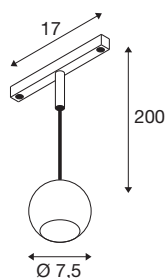

LIGHT EYE® 2.0

48V pendant light, DALI, pendant length 200 cm, 3000-K, 30°, black

The LIGHT EYE® 2.0 brings the popular LIGHT EYE® range up to date: with state-of-the-art LED technology, it offers efficient lighting solutions in a striking, compact, spherical design. With versions for 1-phase and 48V track, spot and pendant lights and a selection of timeless colours, LIGHT EYE® 2.0 is versatile and blends harmoniously into stylish living and contract areas.

TECHNICAL DATA

Item no.	1010462
IP Code	IP20
Dimmable	Yes
Dimming technology	DALI
Primary nominal voltage	48DC
Secondary power / voltage	250 mA
Safety class	III
Wattage	10 W
Maximum ambient temperature	35 °C
Lumen	1200 lm
Colour temperature	3000 Kelvin
Beam angle	30 °
Color	black
CRI	90
Service life	50000 h
Risk Group	1
Height	6.5 cm
Diameter	7.5 cm
Pendant length	200 cm
Net weight	0.415 kg
Gross weight	0.51 kg
BIG WHITE Page	481