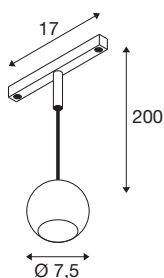

## LIGHT EYE® 2.0

48V pendant light, DALI, pendant length 200 cm, 3000-K, 30°, white / black

The LIGHT EYE® 2.0 brings the popular LIGHT EYE® range up to date: with state-of-the-art LED technology, it offers efficient lighting solutions in a striking, compact, spherical design. With versions for 1-phase and 48V track, spot and pendant lights and a selection of timeless colours, LIGHT EYE® 2.0 is versatile and blends harmoniously into stylish living and contract areas.

## TECHNICAL DATA

Item no.	1010463
IP Code	IP20
Dimmable	Yes
Dimming technology	DALI
Primary nominal voltage	48DC
Secondary power / voltage	250 mA
Safety class	III
Wattage	10 W
Maximum ambient temperature	35 °C
Lumen	1200 lm
Colour temperature	3000 Kelvin
Beam angle	30 °
Color	white/black
CRI	90
Service life	50000 h
Risk Group	1
Height	6.5 cm
Diameter	7.5 cm
Pendant length	200 cm
Net weight	0.415 kg
Gross weight	0.51 kg
BIG WHITE Page	481