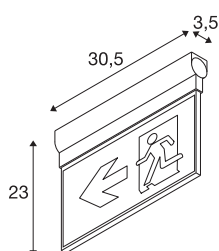

P-LIGHT

wall and ceiling-mounted light, rectangular, 6000K, 3W, white / transparent

P-LIGHT - reliable emergency and safety lighting for escape and rescue routes. With a 3-hour emergency operating time, self-test function, modern rechargeable battery technology and a 5-year guarantee, the lights ensure maximum safety. Pictogram sets and mounting sets are included in the scope of delivery - for fast, standard-compliant installation.

TECHNICAL DATA

Item no.	1010504
Number of different light outlets	1
Horizontal rotation range	90 °
IP Code	IP20
Impact resistance class	IK 06
Impact resistance	1 Joule
Assembly	Surface
Assembly details	Ceiling, Wall
Primary nominal voltage	220-240V ~50/60 Hz
Safety class	II
Wattage	3 W
Minimum ambient temperature	0 °C
Maximum ambient temperature	45 °C
Lumen	37 lm
Colour temperature	6000 Kelvin
Color	white/transparent
CRI	80
Service life	50000 h
Length	30.5 cm
Width	3.5 cm
Height	23 cm
Net weight	0.8 kg