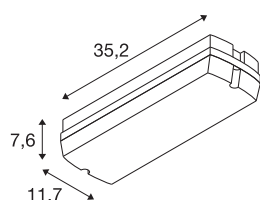

TECHNICAL DATA

Item no.	1010505
Number of different light outlets	1
IP Code	IP65
Impact resistance class	IK 07
Impact resistance	2 Joule
Assembly	Surface
Assembly details	Ceiling,Wall
Primary nominal voltage	220-240V ~50/60 Hz
Safety class	II
Wattage	5.2 W
Minimum ambient temperature	0 °C
Maximum ambient temperature	45 °C
Lumen	90 lm
Colour temperature	6000 Kelvin
Color	white/transparent
CRI	85
Service life	50000 h
Length	35.2 cm
Width	11.7 cm
Height	7.6 cm
Net weight	0.65 kg
Gross weight	0.766 kg