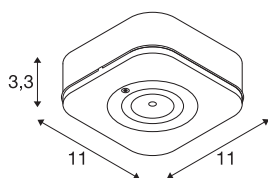

TECHNICAL DATA

Item no.	1010508
Number of different light outlets	1
IP Code	IP20
Impact resistance class	IK 03
Impact resistance	0.35 Joule
Assembly	Surface
Assembly details	Ceiling, Wall
Primary nominal voltage	220-240V ~50/60 Hz
Safety class	II
Wattage	1.2 W
Minimum ambient temperature	-5 °C
Maximum ambient temperature	45 °C
Lumen	125 lm
Colour temperature	6000 Kelvin
Color	white
CRI	70
Service life	50000 h
Length	11 cm
Width	11 cm
Height	4.6 cm
Net weight	0.19 kg
Gross weight	0.25 kg