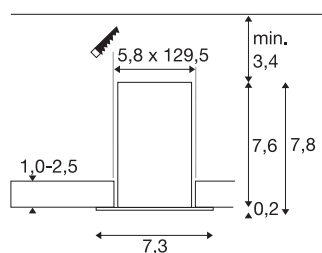

GLENOS® PRO

Recessed ceiling light, 1.2m, DALI, UGR19, 4000K, 75°, IP20, black

GLENOS® PRO is the new linear light range from SLV for sophisticated office and contract lighting. Whether pendant, surface mounted or recessed, all lights are glare-free (UGR<16/19) thanks to the micro-reflector and offer high efficiency of up to 134 lm/W with CRI>90. The lights can be connected seamlessly without light spillage, are halogen-free and guarantee uniform illumination with high visual comfort.

TECHNICAL DATA

Item no.	1010524
IP Code	IP20
Impact resistance class	IK 02
Impact resistance	0.2 Joule
Assembly	Recessed
Assembly details	Ceiling
Dimmable	Yes
Dimming technology	DALI, Touch
Number of through-wires	30
Primary nominal voltage	220-240V ~0/50/60 Hz
Secondary power / voltage	750 mA
Safety class	I
Wattage	30 W
Maximum ambient temperature	45 °C
Number of luminaires at LS B16A	29
Number of luminaires at LS C16A	48
Level of inrush current	15.875 A
Duration of inrush current	240 µs
Lumen	3900 lm
Colour temperature	4000 Kelvin
Beam angle	75 °
Color	black

Light Source

CRI	90
UGR ≤	19
Service life	100000 h
Risk Group	1
Length	131 cm
Width	7.3 cm
Height	7.8 cm
Net weight	4.2 kg
Gross weight	6.6 kg
Shape of cut-out	rectangular
Installation length	129.5 cm
Installation width	5.8 cm
Installation depth	11 cm
BIG WHITE Page	91