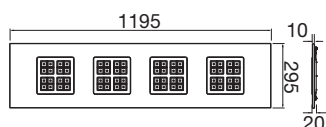

## TECHNICAL DATA

Item no.	1010580
IP Code	IP20
Impact resistance class	IK 02
Assembly	Recessed
Assembly details	Ceiling
Primary nominal voltage	220-240V ~0/50/60 Hz
Secondary power / voltage	500-1100 mA
Safety class	II
Wattage	17 W
Minimum ambient temperature	-20 °C
Maximum ambient temperature	40 °C
Number of luminaires at LS B16A	27
Number of luminaires at LS C16A	45
Level of inrush current	19.1 A
Duration of inrush current	220 µs
Lumen	2809 / 6538 lm
Colour temperature	3000/4000/5000 Kelvin
Beam angle	80 °
Color	black
CRI	80
UGR ≤	19
Service life	100000 h

## Light Source

2481882	
---------	---

<b>Risk Group</b>	1
<b>Length</b>	119.5 cm
<b>Width</b>	29.5 cm
<b>Height</b>	2 cm
<b>Net weight</b>	3.2 kg
<b>Gross weight</b>	3.4 kg