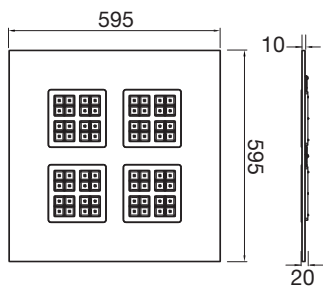

TECHNICAL DATA

Item no.	1010713
IP Code	IP20
Impact resistance class	IK 02
Assembly	Recessed
Assembly details	Ceiling
Primary nominal voltage	220-240V ~0/50/60 Hz
Secondary power / voltage	500-1100 mA
Safety class	II
Wattage	17 W
Minimum ambient temperature	-20 °C
Maximum ambient temperature	40 °C
Number of luminaires at LS B16A	27
Number of luminaires at LS C16A	45
Level of inrush current	19.1 A
Duration of inrush current	220 µs
Lumen	2957 / 6882 lm
Colour temperature	3000/4000/5000 Kelvin
Beam angle	80 °
Color	white
CRI	80
UGR ≤	19
Service life	100000 h

Light Source

2481882	
---------	---

Risk Group	1
Length	60 cm
Width	60 cm
Height	2 cm
Net weight	3 kg
Gross weight	3.4 kg