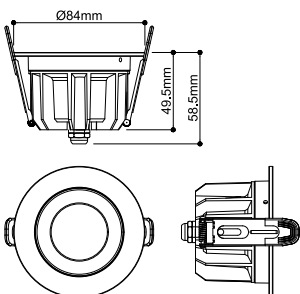

## DOWNLIGHT P

84 12 HG 840 60 ML DALI WH IP54

The DOWNLIGHT P combines a robust design with high efficiency: up to 170 lm/W, 80,000 h service life (L80B10) and multi-lumen function make it the ideal choice for offices, corridors or common areas. With a UGR value of 21 or 23, it provides pleasant light - available in versions with DALI control or as an on/off version.

## TECHNICAL DATA

Item no.	1010755
IP Code	IP54
Impact resistance class	IK 08
Dimmable	Yes
Dimming technology	DALI
Primary nominal voltage	220-240V ~50/60 Hz
Secondary power / voltage	100-200 mA
Safety class	II
Wattage	5 W
Minimum ambient temperature	-20 °C
Maximum ambient temperature	40 °C
Number of luminaires at LS B16A	36
Number of luminaires at LS C16A	60
Level of inrush current	7.9 A
Duration of inrush current	2.6 µs
Lumen	540 / 1050 lm
Colour temperature	4000 Kelvin
Beam angle	60 °
Color	white
CRI	80
Binning	3 SDCM
Service life	50000 h

## Light Source

2194011		<b>Depth</b>	5.7 cm
		<b>Diameter</b>	8.6 cm
		<b>Net weight</b>	0.35 kg
		<b>Gross weight</b>	0.43 kg
		<b>Shape of cut-out</b>	round
		<b>Installation diameter</b>	6.8 cm