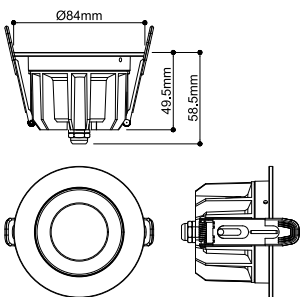

## DOWNLIGHT P

84 12 WM 840 60 ML DALI WH IP54

The DOWNLIGHT P combines a robust design with high efficiency: up to 170 lm/W, 80,000 h service life (L80B10) and multi-lumen function make it the ideal choice for offices, corridors or common areas. With a UGR value of 21 or 23, it provides pleasant light - available in versions with DALI control or as an on/off version.

## TECHNICAL DATA

Item no.	1010758
IP Code	IP54
Impact resistance class	IK 08
Dimmable	Yes
Dimming technology	DALI
Primary nominal voltage	220-240V ~50/60 Hz
Secondary power / voltage	100-200 mA
Safety class	II
Wattage	5 W
Minimum ambient temperature	-20 °C
Maximum ambient temperature	40 °C
Number of luminaires at LS B16A	36
Number of luminaires at LS C16A	60
Level of inrush current	7.9 A
Duration of inrush current	2.6 µs
Lumen	540 / 1060 lm
Colour temperature	4000 Kelvin
Beam angle	60 °
Color	white
CRI	80
Binning	3 SDCM
Service life	50000 h

## Light Source

2194011		<b>Depth</b>	5.7 cm
		<b>Diameter</b>	8.6 cm
		<b>Net weight</b>	0.35 kg
		<b>Gross weight</b>	0.43 kg
		<b>Shape of cut-out</b>	round
		<b>Installation diameter</b>	6.8 cm