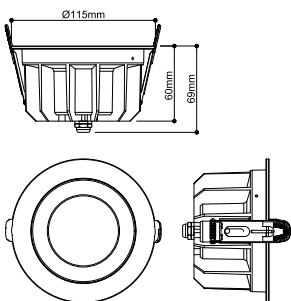

DOWNLIGHT P

115 18 HG 840 60 ML DALI WH IP54

The DOWNLIGHT P combines a robust design with high efficiency: up to 170 lm/W, 80,000 h service life (L80B10) and multi-lumen function make it the ideal choice for offices, corridors or common areas. With a UGR value of 21 or 23, it provides pleasant light - available in versions with DALI control or as an on/off version.

TECHNICAL DATA

Item no.	1010759
IP Code	IP54
Impact resistance class	IK 08
Dimmable	Yes
Dimming technology	DALI
Primary nominal voltage	220-240V ~50/60 Hz
Secondary power / voltage	100-700 mA
Safety class	II
Wattage	5 W
Minimum ambient temperature	-20 °C
Maximum ambient temperature	40 °C
Number of luminaires at LS B16A	36
Number of luminaires at LS C16A	60
Level of inrush current	21 A
Duration of inrush current	180 µs
Lumen	600 / 4250 lm
Colour temperature	4000 Kelvin
Beam angle	60 °
Color	white
CRI	80
Binning	3 SDCM
Service life	50000 h

Light Source

2194011		Depth	6.9 cm
		Diameter	11.5 cm
		Net weight	0.52 kg
		Gross weight	0.6 kg
		Shape of cut-out	round
		Installation diameter	10 cm