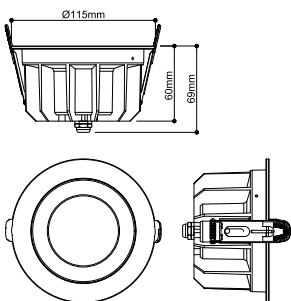

DOWNLIGHT P

115 18 WM 840 60 ML DALI WH IP54

The DOWNLIGHT P combines a robust design with high efficiency: up to 170 lm/W, 80,000 h service life (L80B10) and multi-lumen function make it the ideal choice for offices, corridors or common areas. With a UGR value of 21 or 23, it provides pleasant light - available in versions with DALI control or as an on/off version.

TECHNICAL DATA

Item no.	1010762
IP Code	IP54
Impact resistance class	IK 08
Dimmable	Yes
Dimming technology	DALI
Primary nominal voltage	220-240V ~50/60 Hz
Secondary power / voltage	100-700 mA
Safety class	II
Wattage	5 W
Minimum ambient temperature	-20 °C
Maximum ambient temperature	40 °C
Number of luminaires at LS B16A	36
Number of luminaires at LS C16A	60
Level of inrush current	21 A
Duration of inrush current	180 µs
Lumen	660 / 4320 lm
Colour temperature	4000 Kelvin
Beam angle	60 °
Color	white
CRI	80
Binning	3 SDCM
Service life	50000 h

Light Source

2194011	
---------	---

Depth	6.9 cm
Diameter	11.5 cm
Net weight	0.52 kg
Gross weight	0.6 kg
Shape of cut-out	round
Installation diameter	10 cm