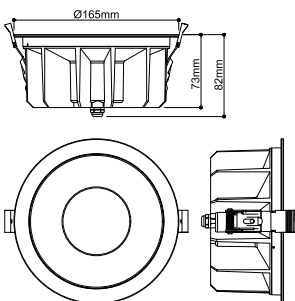

DOWNLIGHT P

165 30 HG 840 60 ML DALI WH IP54

The DOWNLIGHT P combines a robust design with high efficiency: up to 170 lm/W, 80,000 h service life (L80B10) and multi-lumen function make it the ideal choice for offices, corridors or common areas. With a UGR value of 21 or 23, it provides pleasant light - available in versions with DALI control or as an on/off version.

TECHNICAL DATA

Item no.	1010764
IP Code	IP54
Impact resistance class	IK 08
Dimmable	Yes
Dimming technology	DALI
Primary nominal voltage	220-240V ~50/60 Hz
Secondary power / voltage	100-700 mA
Safety class	II
Wattage	5 W
Minimum ambient temperature	-20 °C
Maximum ambient temperature	40 °C
Number of luminaires at LS B16A	36
Number of luminaires at LS C16A	60
Level of inrush current	7.9 A
Duration of inrush current	2.6 µs
Lumen	620 / 4620 lm
Colour temperature	4000 Kelvin
Beam angle	60 °
Color	white
CRI	80
Binning	3 SDCM
Service life	50000 h

Light Source

2194011	
---------	---

Depth	8.2 cm
Diameter	16.5 cm
Net weight	0.76 kg
Gross weight	0.87 kg
Shape of cut-out	round
Installation diameter	15 cm