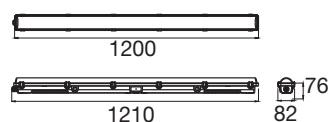

WATERPROOF C

1200 57 830/840/850 ML IP66

The WATERPROOF moisture-proof luminaire offers energy-efficient lighting solutions in three performance classes, with up to 180 lm/W, IP66, IK08 and a service life of up to 100,000 hours. Thanks to tool-free cap opening and integrated through-wiring, installation is particularly quick. Optionally with DALI and sensor - ideal for industry, warehouses or underground car parks.

TECHNICAL DATA

Item no.	1010809
IP Code	IP66
Impact resistance class	IK 08
Assembly	Surface
Assembly details	Ceiling, Wall
Primary nominal voltage	220-240V ~0/50/60 Hz
Secondary power / voltage	200-350 mA
Safety class	I
Wattage	21 W
Minimum ambient temperature	-20 °C
Maximum ambient temperature	40 °C
Number of luminaires at LS B16A	28
Number of luminaires at LS C16A	47
Level of inrush current	17.7 A
Duration of inrush current	224 µs
Lumen	3256 / 6137 lm
Colour temperature	3000/4000/5000 Kelvin
Beam angle	120 °
Color	gray
Service life	75000 h
Risk Group	1
Length	120 cm

Light Source

2481889	
---------	---

Width	8 cm
Height	7.4 cm
Net weight	1.5 kg
Gross weight	1.67 kg