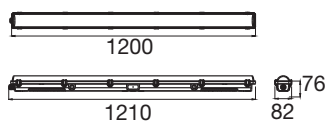

## WATERPROOF C

1200 57 830/840/850 ML EM 3H IP66

The WATERPROOF moisture-proof luminaire offers energy-efficient lighting solutions in three performance classes, with up to 180 lm/W, IP66, IK08 and a service life of up to 100,000 hours. Thanks to tool-free cap opening and integrated through-wiring, installation is particularly quick. Optionally with DALI and sensor - ideal for industry, warehouses or underground car parks.

## TECHNICAL DATA

Item no.	1010810
IP Code	IP66
Impact resistance class	IK 08
Assembly	Surface
Assembly details	Ceiling,Wall
Primary nominal voltage	220-240V ~0/50/60 Hz
Secondary power / voltage	200-350 mA
Safety class	I
Wattage	21 W
Minimum ambient temperature	-20 °C
Maximum ambient temperature	40 °C
Number of luminaires at LS B16A	28
Number of luminaires at LS C16A	47
Level of inrush current	17.7 A
Duration of inrush current	224 µs
Lumen	3256 / 6137 lm
Colour temperature	3000/4000/5000 Kelvin
Beam angle	120 °
Color	gray
UGR ≤	27
Service life	75000 h
Risk Group	1

## Light Source

2481889	
---------	---

<b>Length</b>	120 cm
<b>Width</b>	8 cm
<b>Height</b>	7.4 cm
<b>Net weight</b>	1.88 kg
<b>Gross weight</b>	2.05 kg