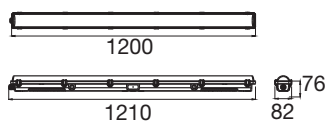

WATERPROOF C

1200 57 830/840/850 ML HF IP66

The WATERPROOF moisture-proof luminaire offers energy-efficient lighting solutions in three performance classes, with up to 180 lm/W, IP66, IK08 and a service life of up to 100,000 hours. Thanks to tool-free cap opening and integrated through-wiring, installation is particularly quick. Optionally with DALI and sensor - ideal for industry, warehouses or underground car parks.

TECHNICAL DATA

Item no.	1010811
IP Code	IP66
Impact resistance class	IK 08
Assembly	Surface
Assembly details	Ceiling, Wall
Primary nominal voltage	220-240V ~0/50/60 Hz
Secondary power / voltage	200-350 mA
Safety class	I
Wattage	21 W
Minimum ambient temperature	-20 °C
Maximum ambient temperature	40 °C
Number of luminaires at LS B16A	28
Number of luminaires at LS C16A	47
Level of inrush current	17.7 A
Duration of inrush current	224 µs
Lumen	3256 / 6137 lm
Colour temperature	3000/4000/5000 Kelvin
Beam angle	120 °
Color	gray
UGR ≤	27
Service life	75000 h
Risk Group	1

Light Source

2481889	
---------	---

Length	120 cm
Width	8 cm
Height	7.4 cm
Net weight	1.54 kg
Gross weight	1.71 kg